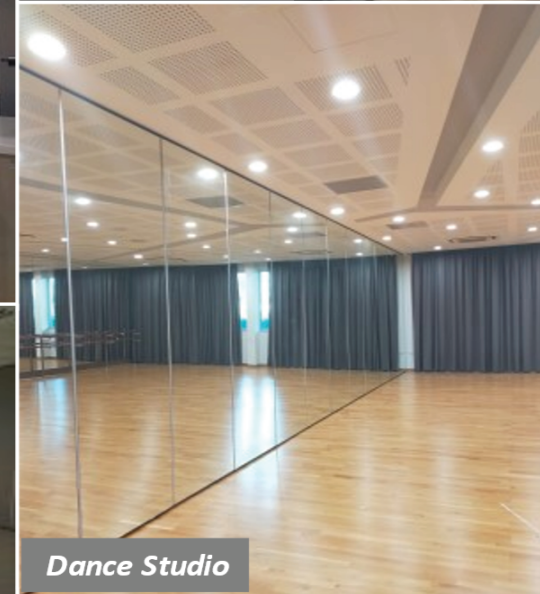

HILLVIEW CC FACILITIES

❖ Gross Floor Area: 3,867.79 sqm
(4 Stories with 1 basement carpark)

❖ Facilities

- 1) Community Library***New***
- 2) Children Playground***New***
- 3) Hillview Heritage Alley
- 4) 1 x Basketball Court
- 5) 1 x Multi-purpose Hall (2 Badminton courts size)
- 6) 1 x Conference Room
- 7) 3 x Activity Rooms
- 8) 2 x Dance Studios
- 9) 1 x Culinary Studio
- 10) 1 X Study Room

Culinary Room

Conference Room

Activity Room

Dance Studio

MPH

Basketball Court

Year of construction and TOP: 2017

2017